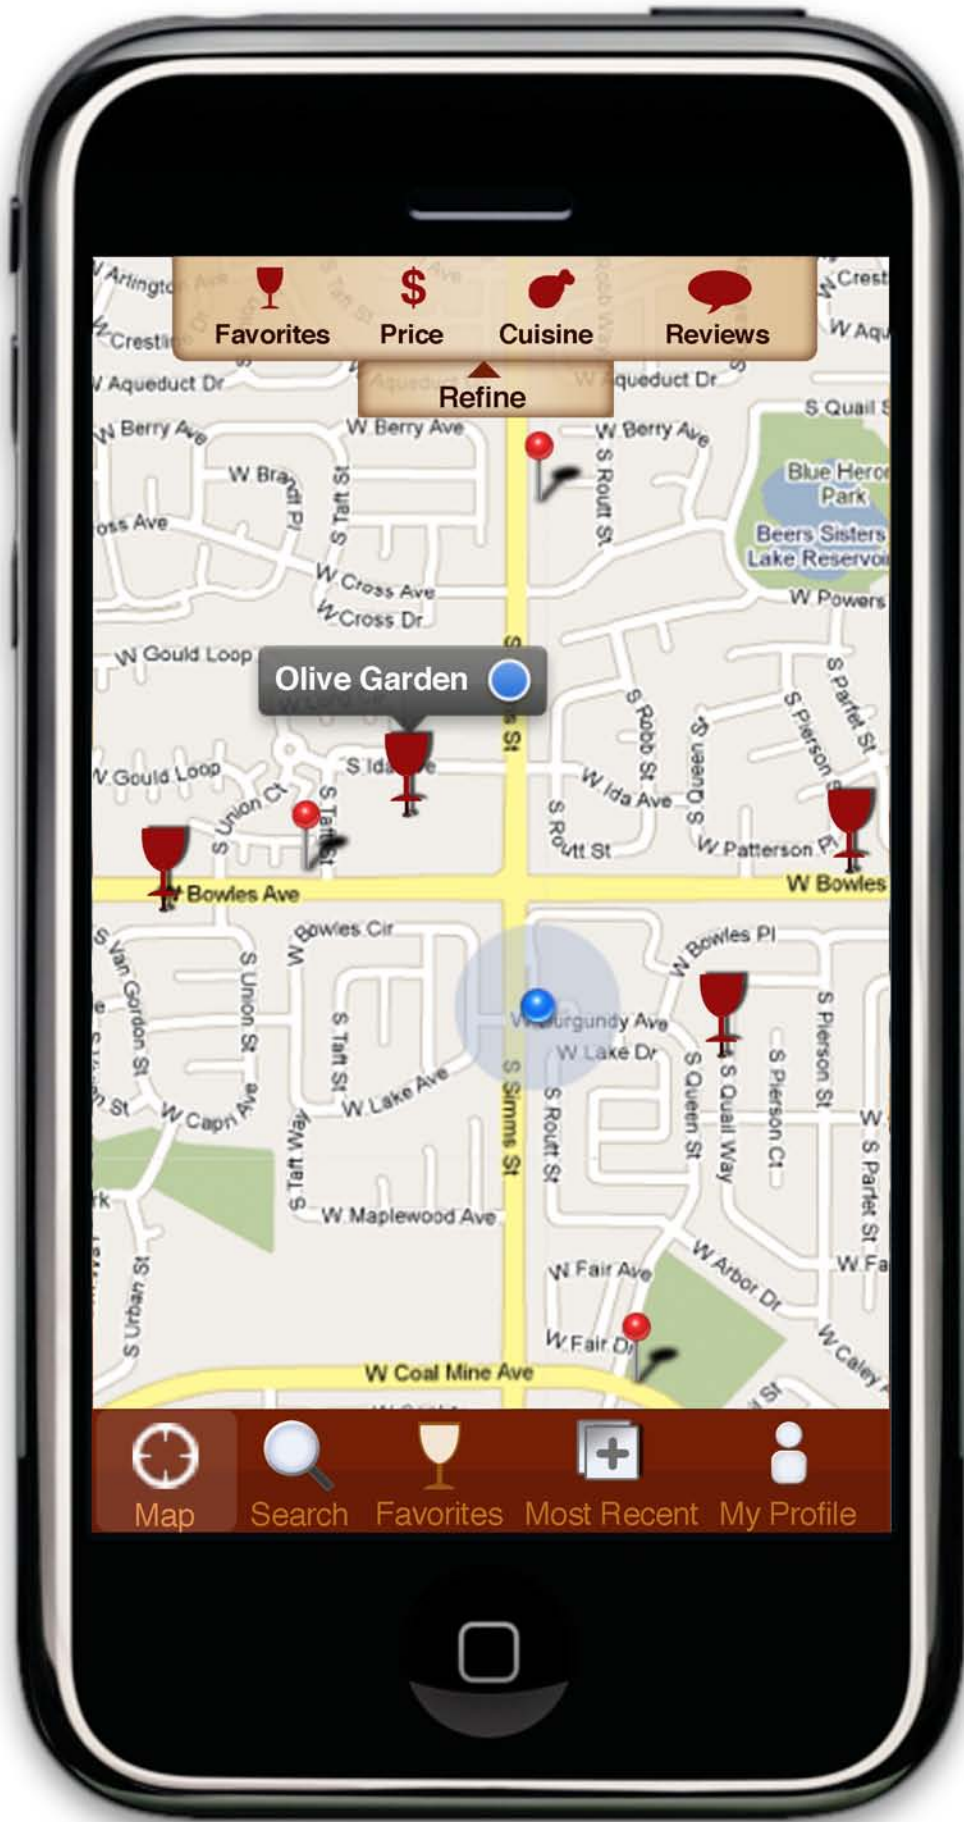

Refine

Olive Garden

Map

Search

Favorites

Most Recent

My Profile

Favorites

Price

Cuisine

Reviews

Refine

Olive Garden

Map

Search

Favorites

Most Recent

My Profile

AT&T

7:54 PM

## Find a Restaurant by

Current Location